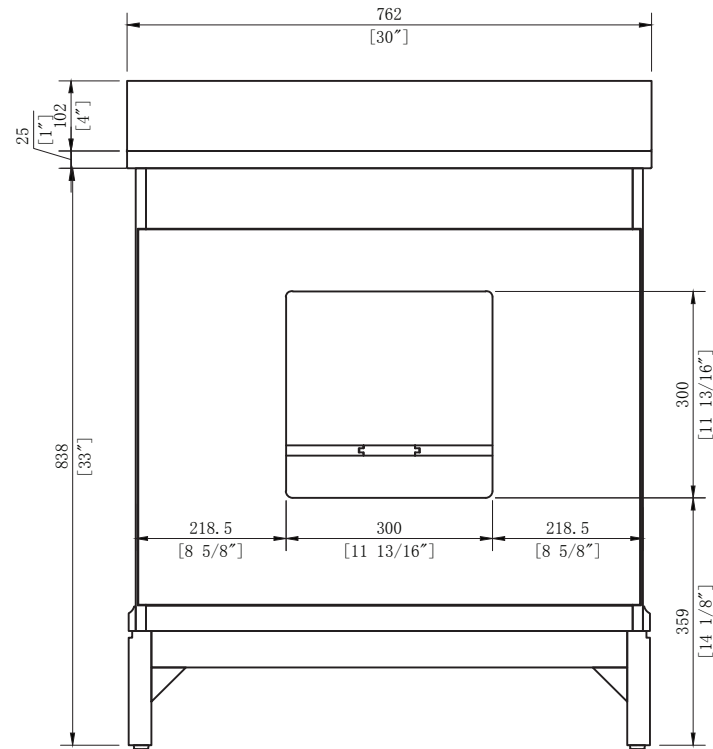

WATER CREATION

MODEL: CW-QUEEN30

MODEL: CW-QUEEN30

MODEL: CW-QUEEN30

MODEL: F2-0012