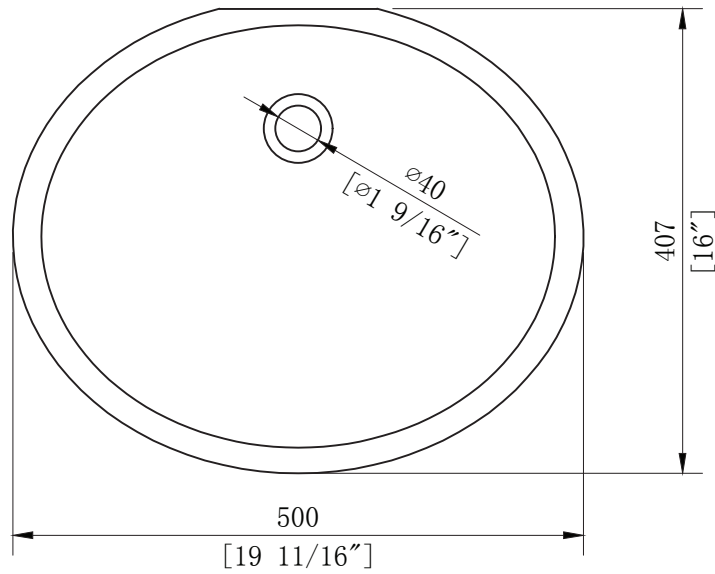

WATER CREATION

MODEL: CW-QUEEN30

MODEL: CW-QUEEN30

MODEL: CW-QUEEN30

MODEL: F2-0012